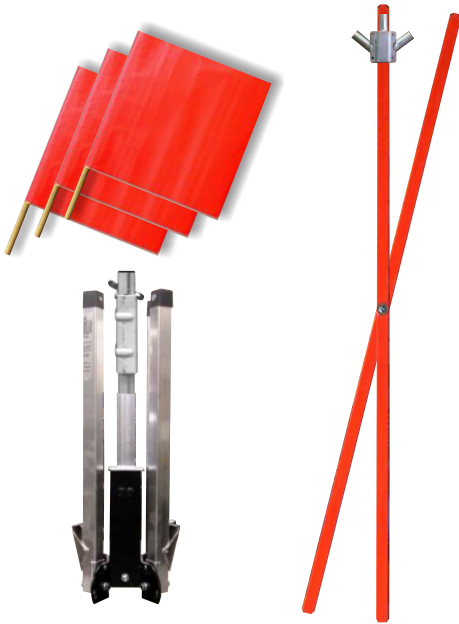

The Original ESW and DL1000W Stands & Kits

FACT SHEET

ESFW (Spring loaded sign holder)

DL1000W (No-spring sign holder)

ESFW Kits and Stands:

- **ESFW-36** - ESF Stand, Ribset w/triple flagholder for 36" sign, and 3 Flags
- **ESFW-48** - ESFW Stand, Ribset w/triple flagholder for 48" sign, and 3 Flags.
- **ESFW** - Stand only.

DL1000W Kits and Stands:

- **DL1000W-36** - DL1000W Stand, Ribset w/triple flagholder for 36" sign, and 3 Flags
- **DL1000W-48** - DL1000W Stand, Ribset w/triple flagholder for 48" sign, and 3 Flags.
- **DL1000W** - Stand only.