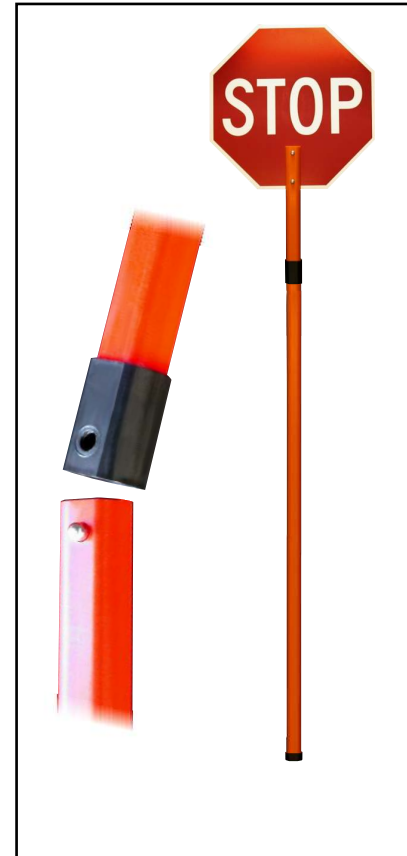

P24HIDGA Stop/Slow Paddle

Fact Sheet

P24HIDGA

P61A
Handle

FEATURES:

- Meets all MUTCD specifications.
- 24" plastic octagon sign face.
- Handle is ABS plastic with tube and socket connector.
- STOP side features Hi-Intensity reflective sheeting.
- SLOW side has Diamond Grade reflective sheeting.
- P61A handle provides a display height of 7' to bottom of paddle.

DICKE SAFETY PRODUCTS

www.dicketool.com

Illinois - 1201 Warren Avenue • Downers Grove, IL 60515 • Ph: 630.969.0050 • Fax: 630.969.3973
Oregon - 1845 Anunsen Street, N.E. • Salem, OR 97303 • Ph: 800.333.5641 • Fax: 503.364.0340