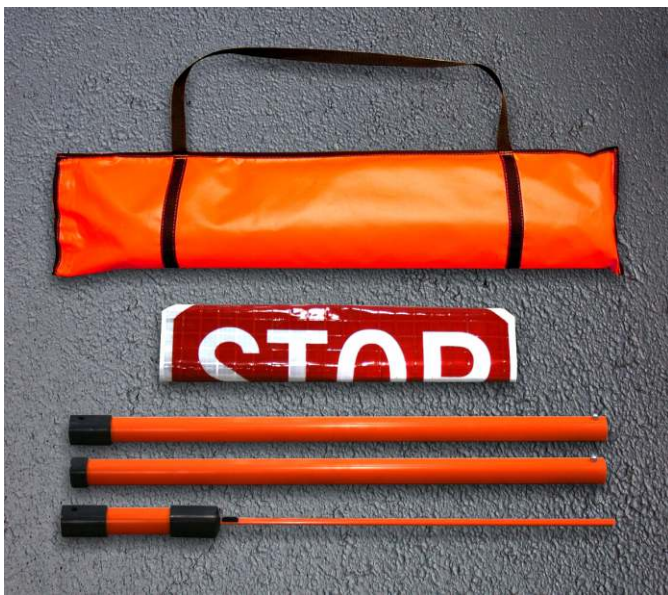

SB243A - Roll-Up Stop/Slow Paddle Kit

Features:

- Meets all MUTCD specifications.
- Double-sided octagon sign face is made of reflective Superbright™ material.
- Roll-up design protects sign face from damage and provides compact storage.
- Three section handle is ABS plastic with tube and socket connectors and locking spring buttons.
- Display height from ground to bottom of sign: 6 feet.
- Heavy duty vinyl storage bag with hook & loop closures.