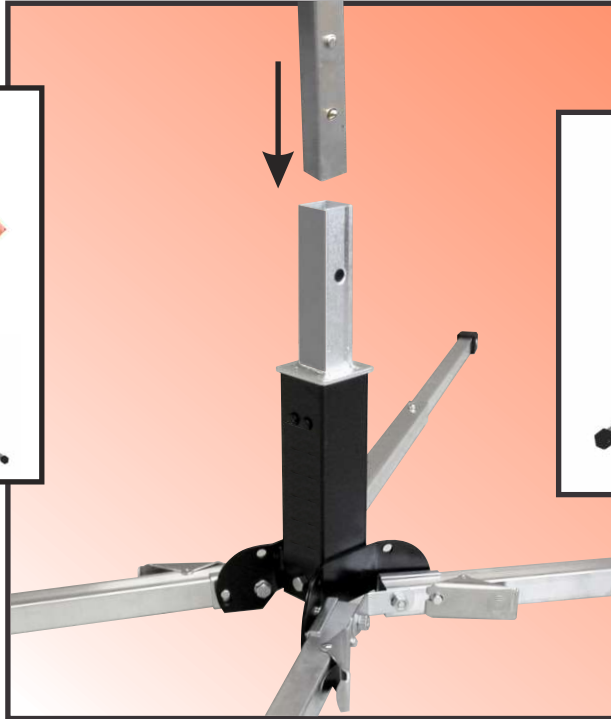

The Original ESF Sign Stand and Kits

FACT SHEET

ESFV with mast and 48" refl. sign

ESF stand - Mast sockets into stand and locks in place

ESF stand in open and storage configurations

Individual Components

- **ESF** - Stand only
- **ESF36M** - Mast only for 36" Roll-Up Sign
- **ESF48M** - Mast only for 48" Roll-Up Sign

Kits: Stand, Mast, Ribs, and Flags

- **ESF-36** - ESF Stand, Mast w/Ribs for 36" Roll-Up Sign, and 3 Flags
- **ESF-48** - ESF Stand, Mast w/Ribs for 48" Roll-Up Sign, and 3 Flags

DICKE SAFETY PRODUCTS

www.dicketool.com