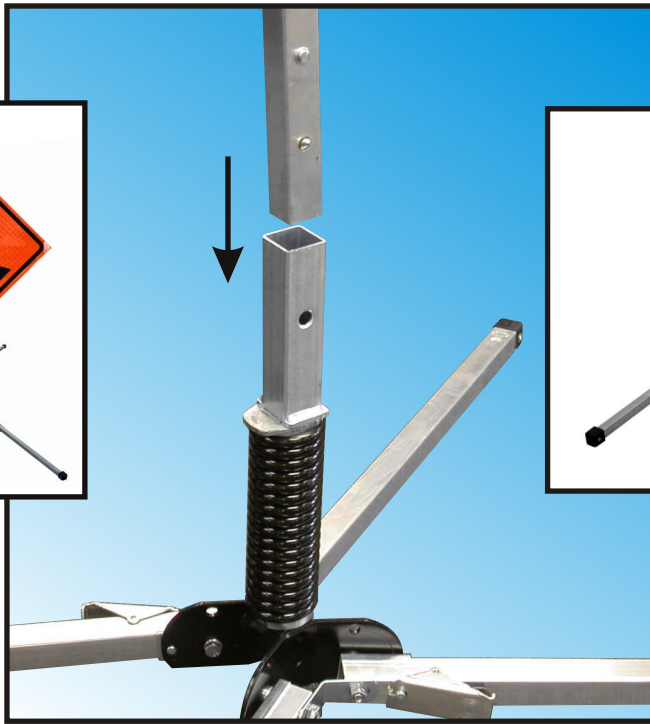

# UF2000T Sign Stand

## FACT SHEET

UF2000T with  
48" refl. sign

UF2000T stand - Mast sockets into stand and locks in place

UF2000T in open and  
storage configurations

### Kit: Stand and Mast

- UF2000T-36 - Uniflex Stand w/Mast for 36" Roll-Up Sign
- UF2000T-48 - Uniflex Stand w/Mast for 48" Roll-Up Sign
- RUB3317 - Optional Roll-Up Bracket for Uniflex Kit

RUB3317  
Roll-Up Bracket  
(optional)

### Kit: Stand, Mast, Ribs, and Flags

- UF2000T-36R - Uniflex Stand, Mast w/Ribs for 36" Roll-Up Sign, and 3 Flags
- UF2000T-48R - Uniflex Stand, Mast w/Ribs for 48" Roll-Up Sign, and 3 Flags